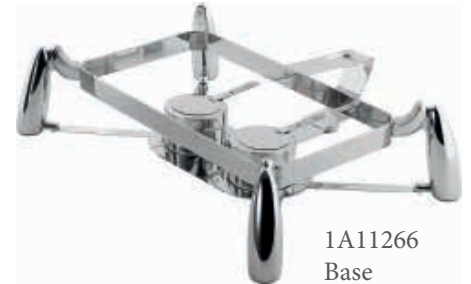

SMART W Oblong
Chafing Dish

SMART W Square
Chafing Dish

1A15706135
8.5 qt / 8.0 L

1A15707135
8.5 qt / 8.0 L

1A11266
Base

1A15700
5.8 qt / 5.0 L

1A15703
5.8 qt / 5.0 L

1A11265
Base

SMART W Round
Glass Lid Chafing Dish

SMART W Round
Solid Lid Chafing Dish

SMART W
Soup Urn

1A15701
Large
6.9 qt / 6.5 L

1A15704
Large
6.9 qt / 6.5 L

1A11263
Base

1A15702
Medium
4.8 qt / 4.5 L

1A15705
Medium
4.8 qt / 4.5 L

1A16800
Soup Urn
10.6 qt / 10 L

1A11264
Base

Timeless elegance, endless possibilities.

SMART™ W Domino System

1A15700RW

1A15701SW

1A15706135RW

Domino Induction Wood Platform