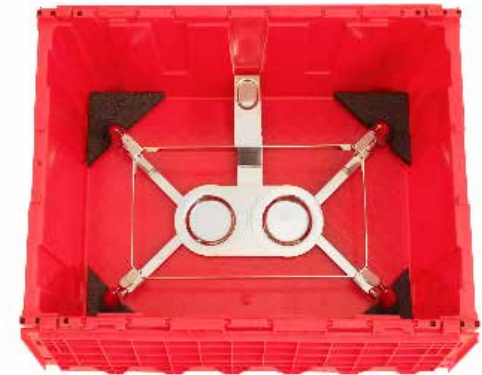

SMART™
BUFFETWARE

26149 Capital Drive, Daphne, AL 36526

877-463-3388 • www.smartbuffetware.com

#218SW