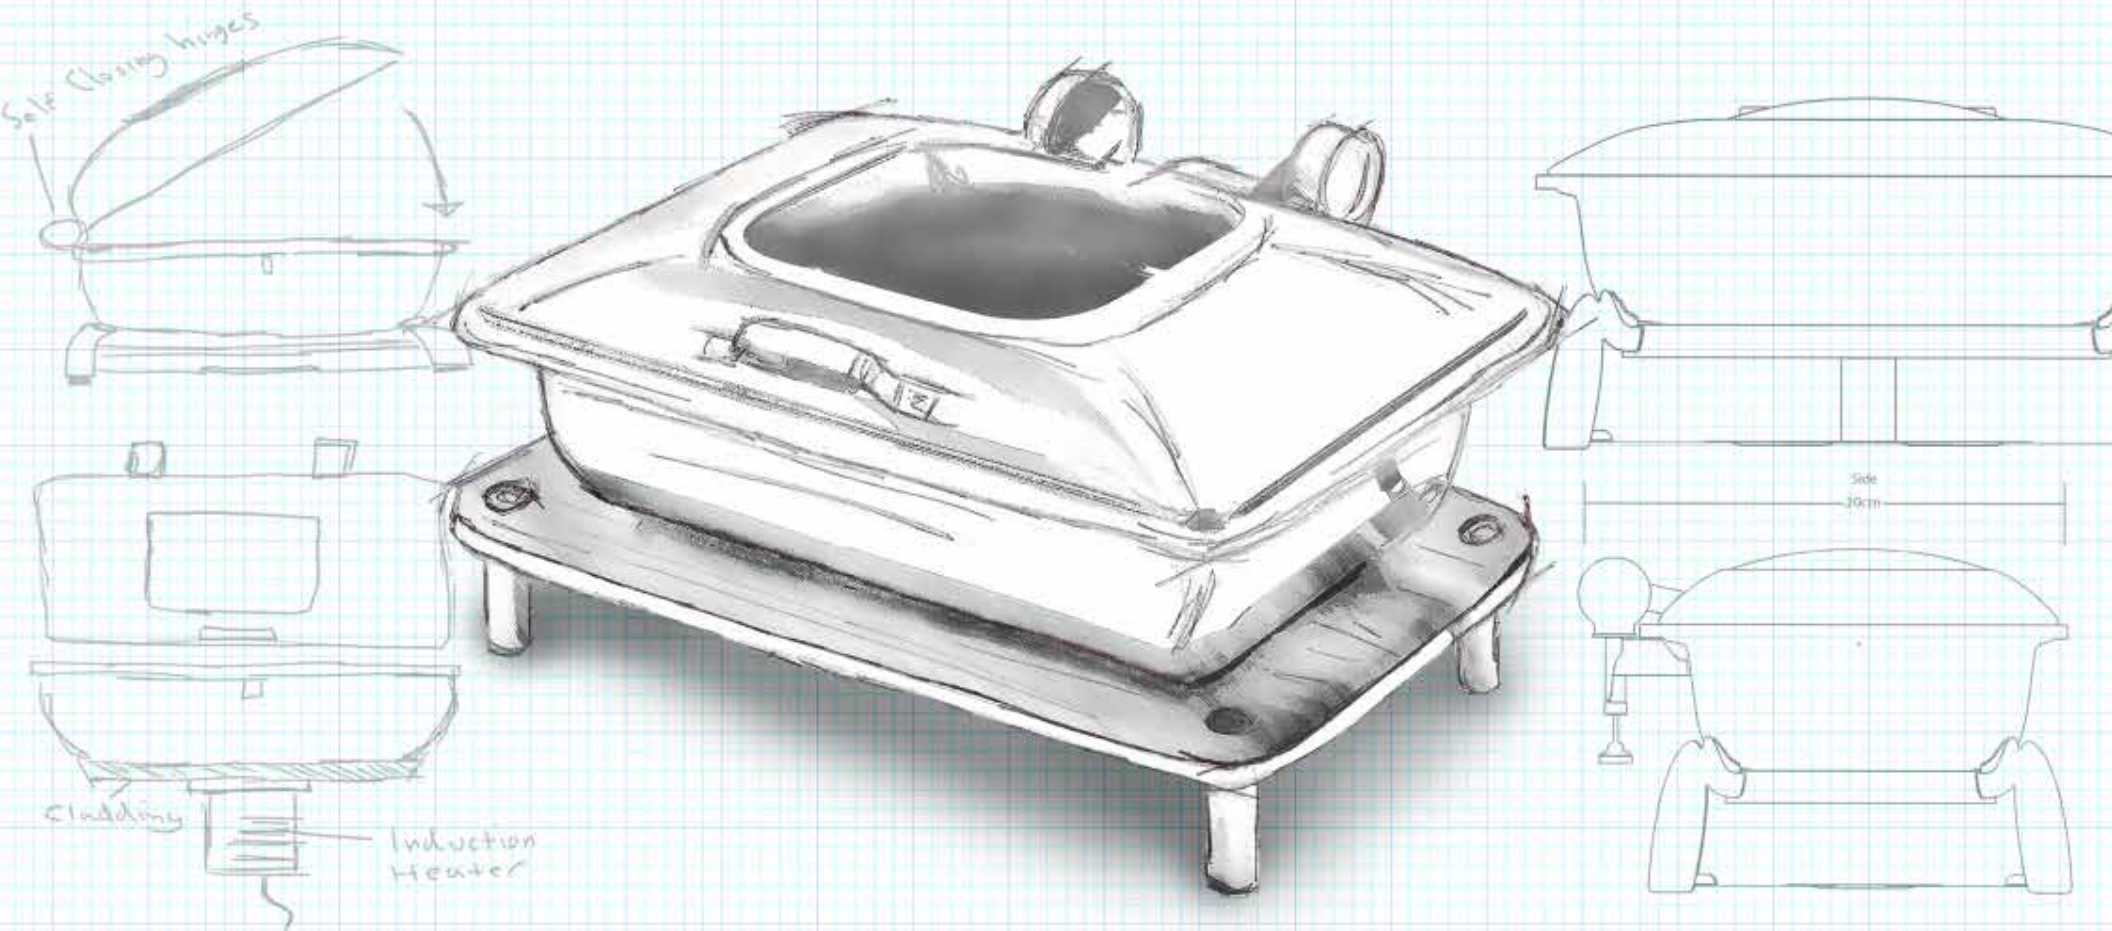

Creating long term solutions to age old problems.

Smart W Series