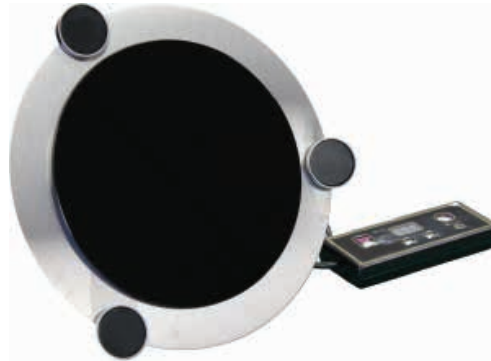

1A11315WHT
Large Round Ceramic Coated
Stainless Food Pan
6.9 qt / 6.5 L

1A11316WHT
Medium Round Ceramic Coated
Stainless Food Pan
4.8 qt / 4.5 L

1A11317WHT
Large Round Half-Size Ceramic Coated
Food Pan, sold in sets of 2
Total: 6.9 qt / 6.5 L

SMART Induction Warmer
For use in Domino frame or flush mount

1AIW110V2 - 110 volt 50/60 hz
1AIW230V2 - 230 volt 50/60 hz

SMART Induction Warmer
For use in flush mounted chafers and traditional stands

1AIW110V4 - 110 volt 50/60 hz
1AIW230V4 - 230 volt 50/60 hz