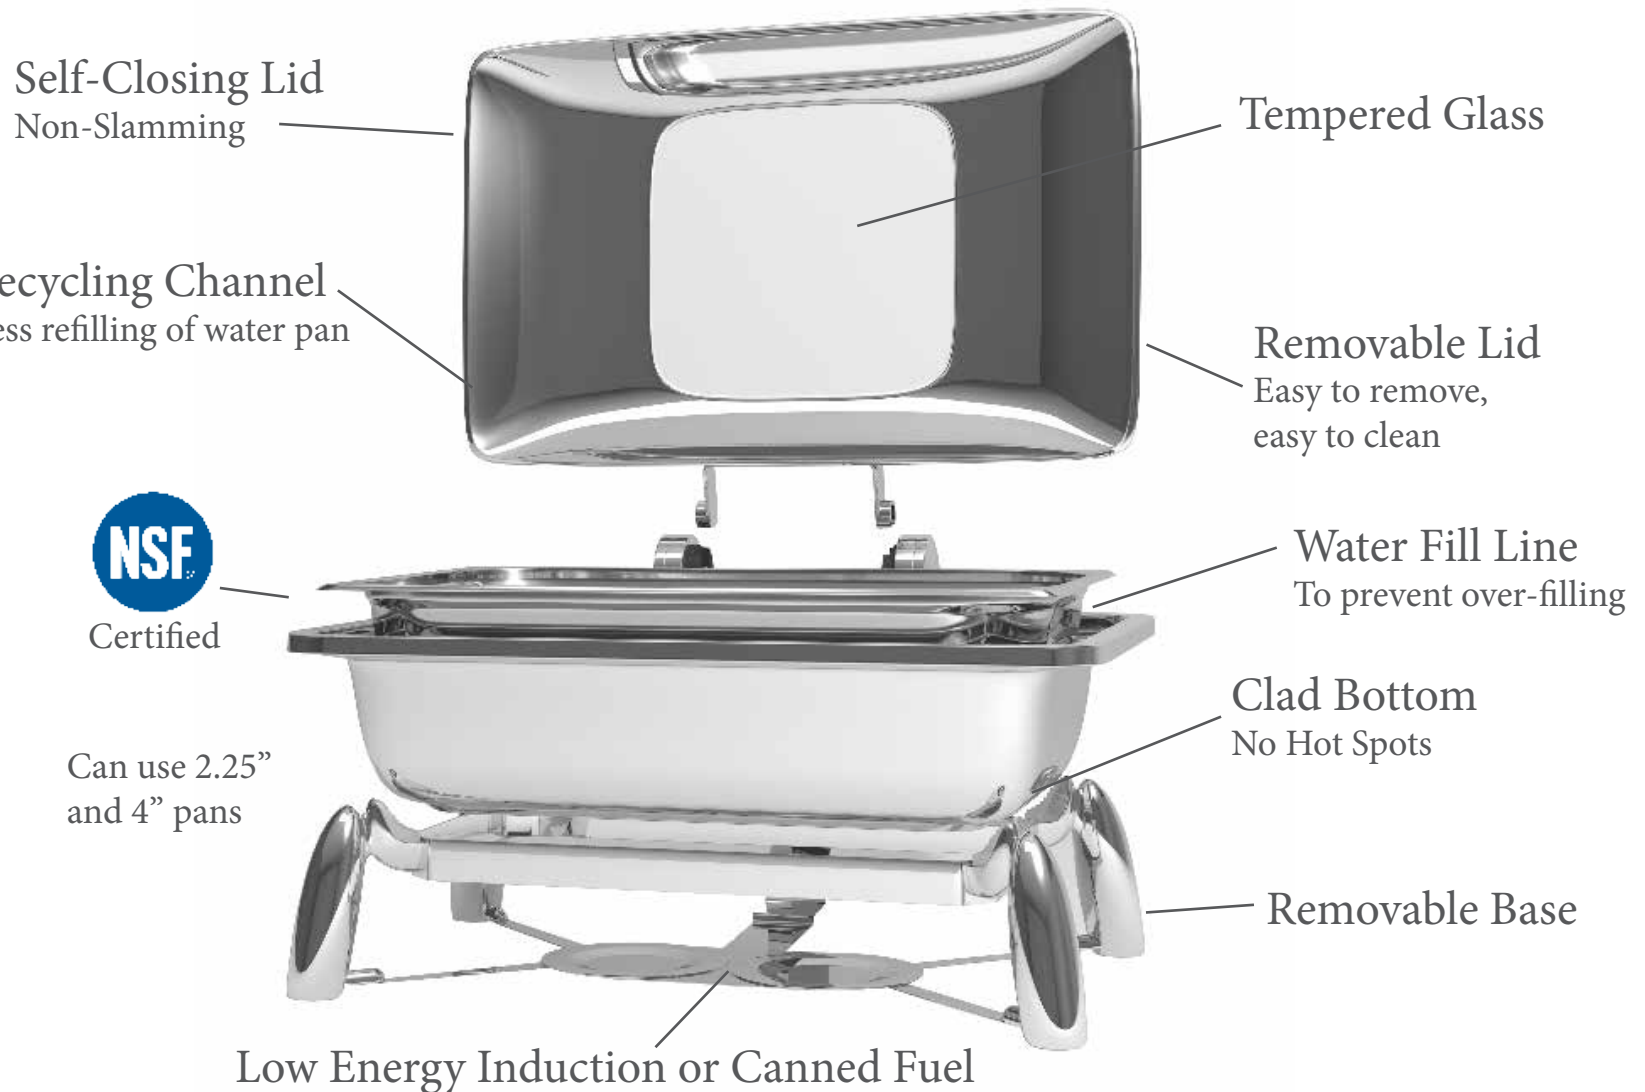

It starts with a SMART™ concept,
and results in something brilliant.

Scan Here for
Video Demo
vimeo.com/239866508

Escanear demostraciyn
de video en Espanol
vimeo.com/264532372