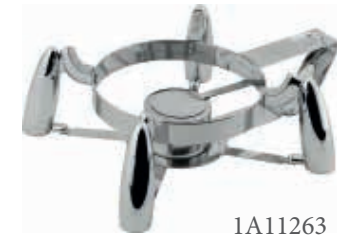

SMART W Round
Glass Lid Chafing Dish

SMART W Round
Solid Lid Chafing Dish

SMART W
Soup Urn

1A15701
Large
6.9 qt / 6.5 L

1A15704
Large
6.9 qt / 6.5 L

1A11263
Base

1A15702
Medium
4.8 qt / 4.5 L

1A15705
Medium
4.8 qt / 4.5 L