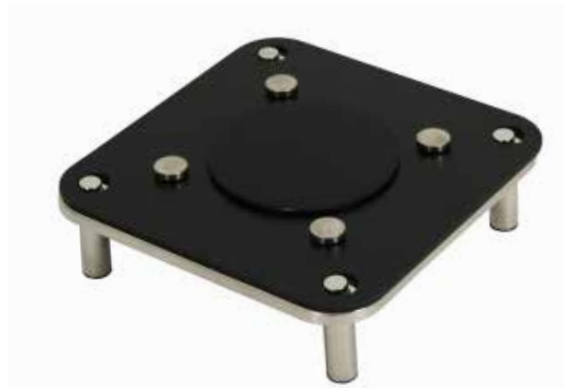

1A16800RP
10.6 qt / 10.0 L

1A15702RP
4.8 qt / 4.5 L

1A15705RP
4.8 qt / 4.5 L

Domino Phenolic Square Platform
1ASQPSET
13.75 x 13.75 x 4.125"
35 x 35 x 13cm

1A15700SP
5.8 qt / 5.5 L

1A15703SP
5.8 qt / 5.5 L